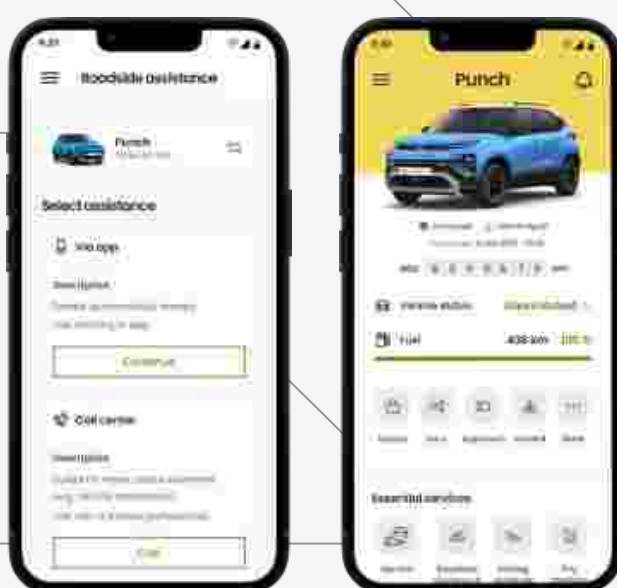

Cruise Control

Reduced fatigue and smoother cruising for long effortless journeys.