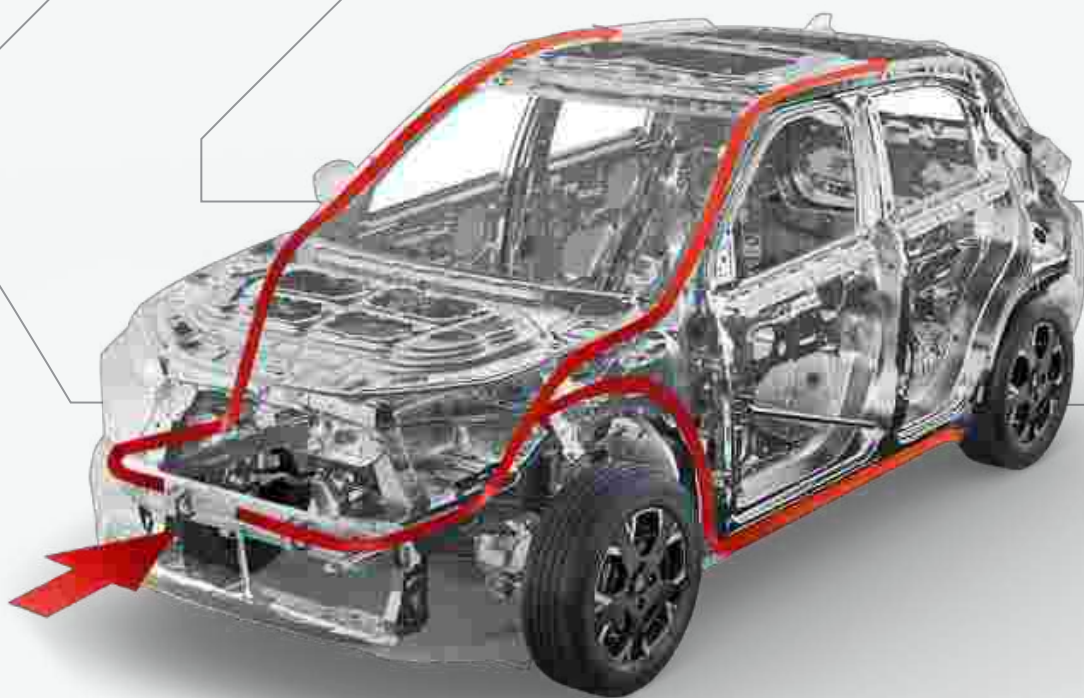

*As per BNCAP 2026 Rating

6 Airbags

All-round safety and assured drives, delivered.

360° SVS HD Camera with Blind View Monitor

Command the surroundings with a 360 degree view that has your back, always.

Safety Dome Body Shell

Engineered high strength body shell designed for uncompromising safety.

LED Fog Lamps

Clear visibility when conditions demand control.

Hill Descent Control

Navigate steep descents and downhill stretches with controlled confidence.