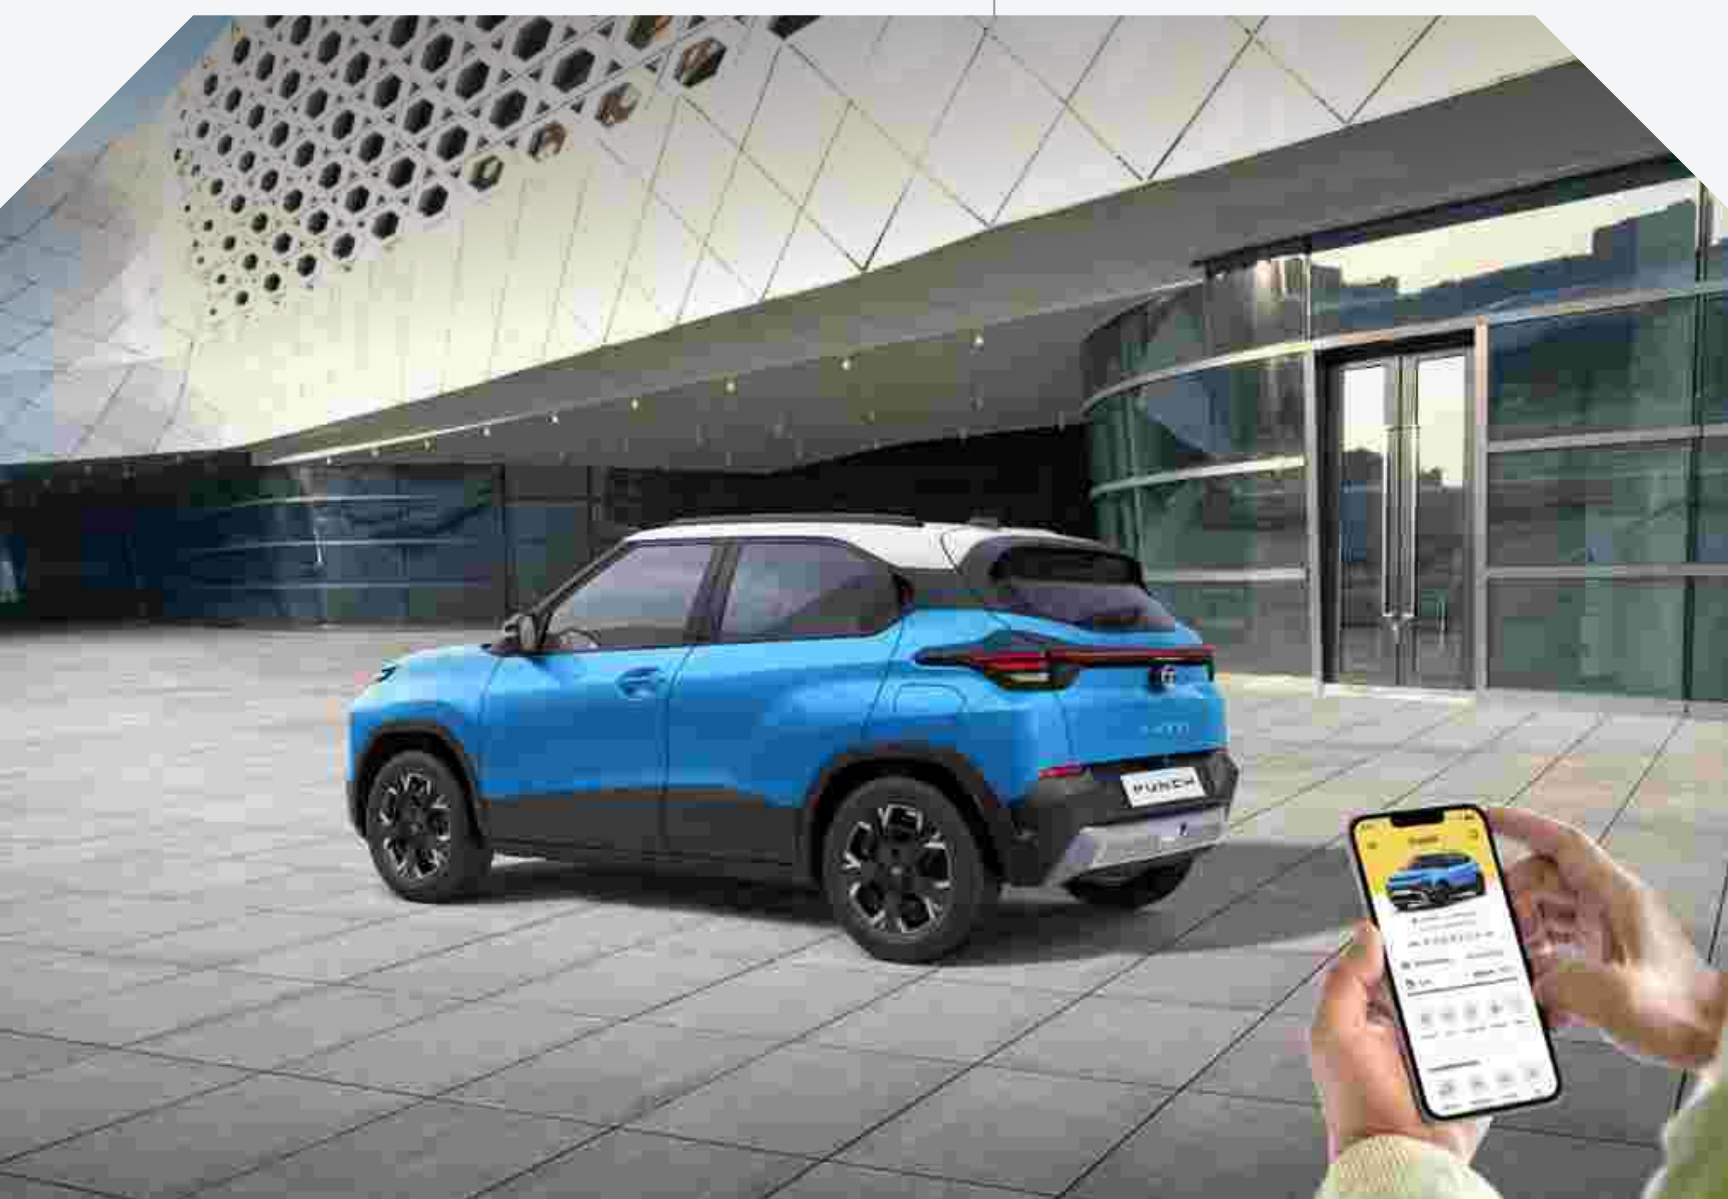

Seamless charging for powered drives.

Voice Assisted Electric Sunroof

Open up your world, with just a command.

Xpress Cool

Cooling that takes care of your comfort, instantly.

4 Speakers and 4 Tweeters

Turn it up. Command sound with acoustic power that moves you.

65W Front and 15W Rear – Fast Charger

High speed type C USB charging on demand, front and back.

Cruise Control

Reduced fatigue and smoother cruising for long effortless journeys.

iRA Connectivity

Connected intelligence that leads your drive seamlessly.