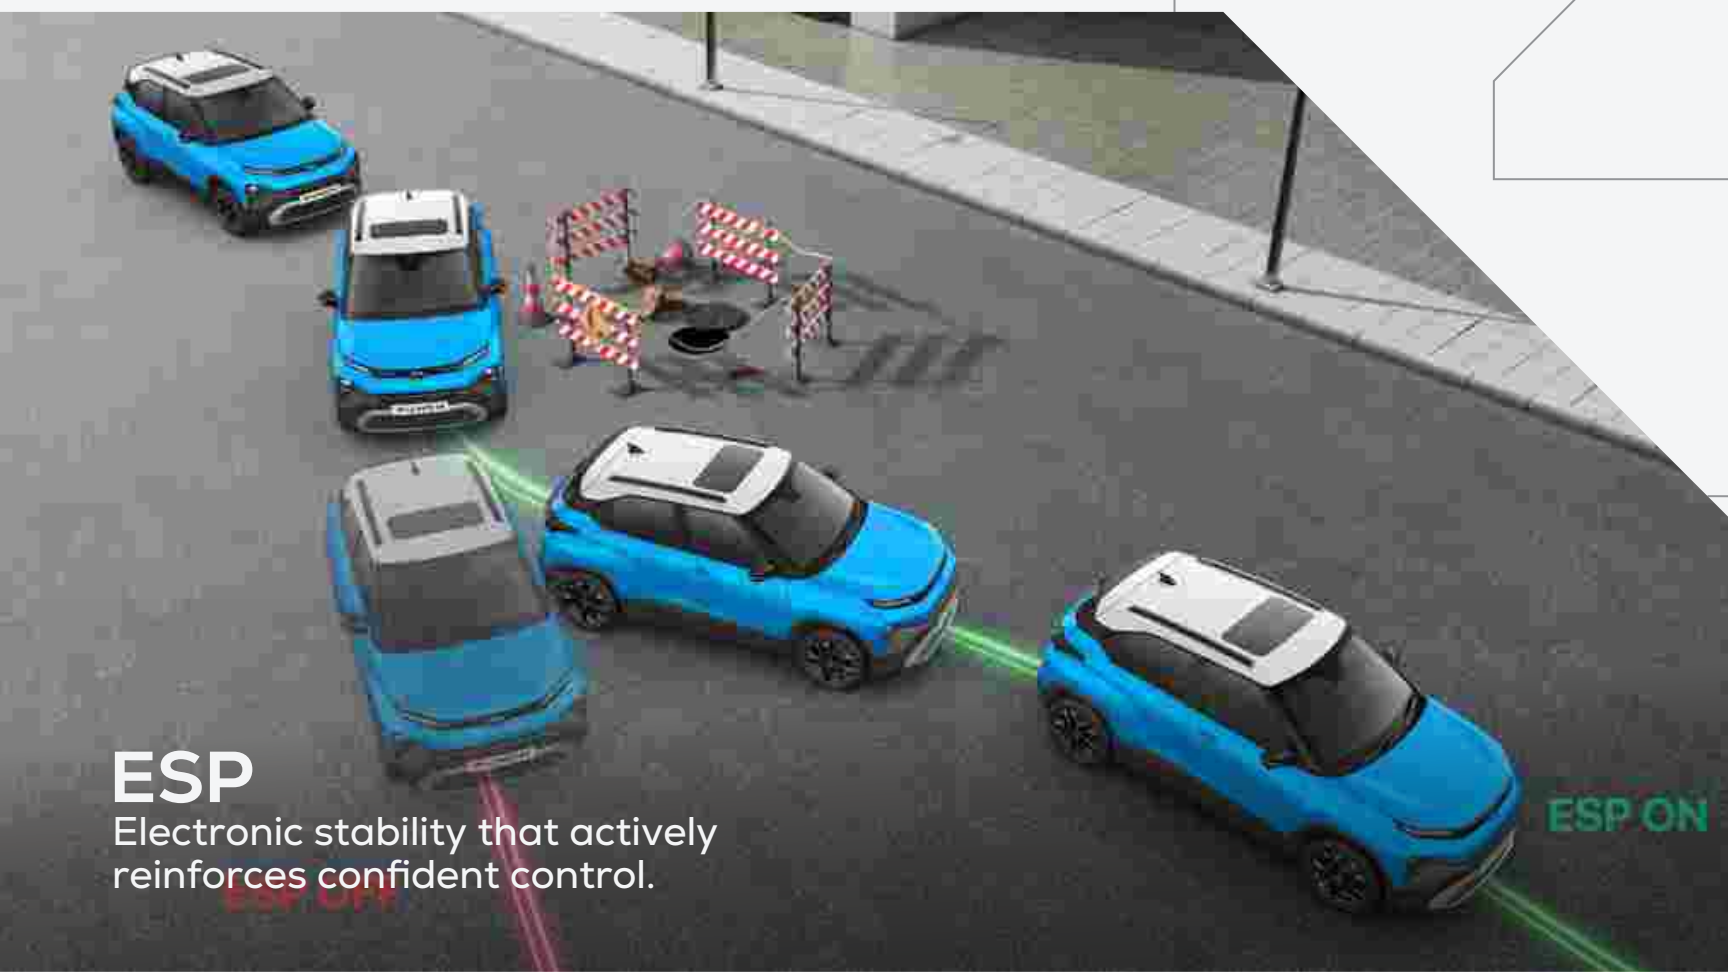

SOS Calling Function/ E-Call & B-Call

Added reassurance with built-in emergency support.

ISOFIX

Child seat fixed anchor system designed for maximum safety.

Auto Headlamps & Rain Sensing Wiper

Headlights and wipers that activate automatically for effortless visibility.